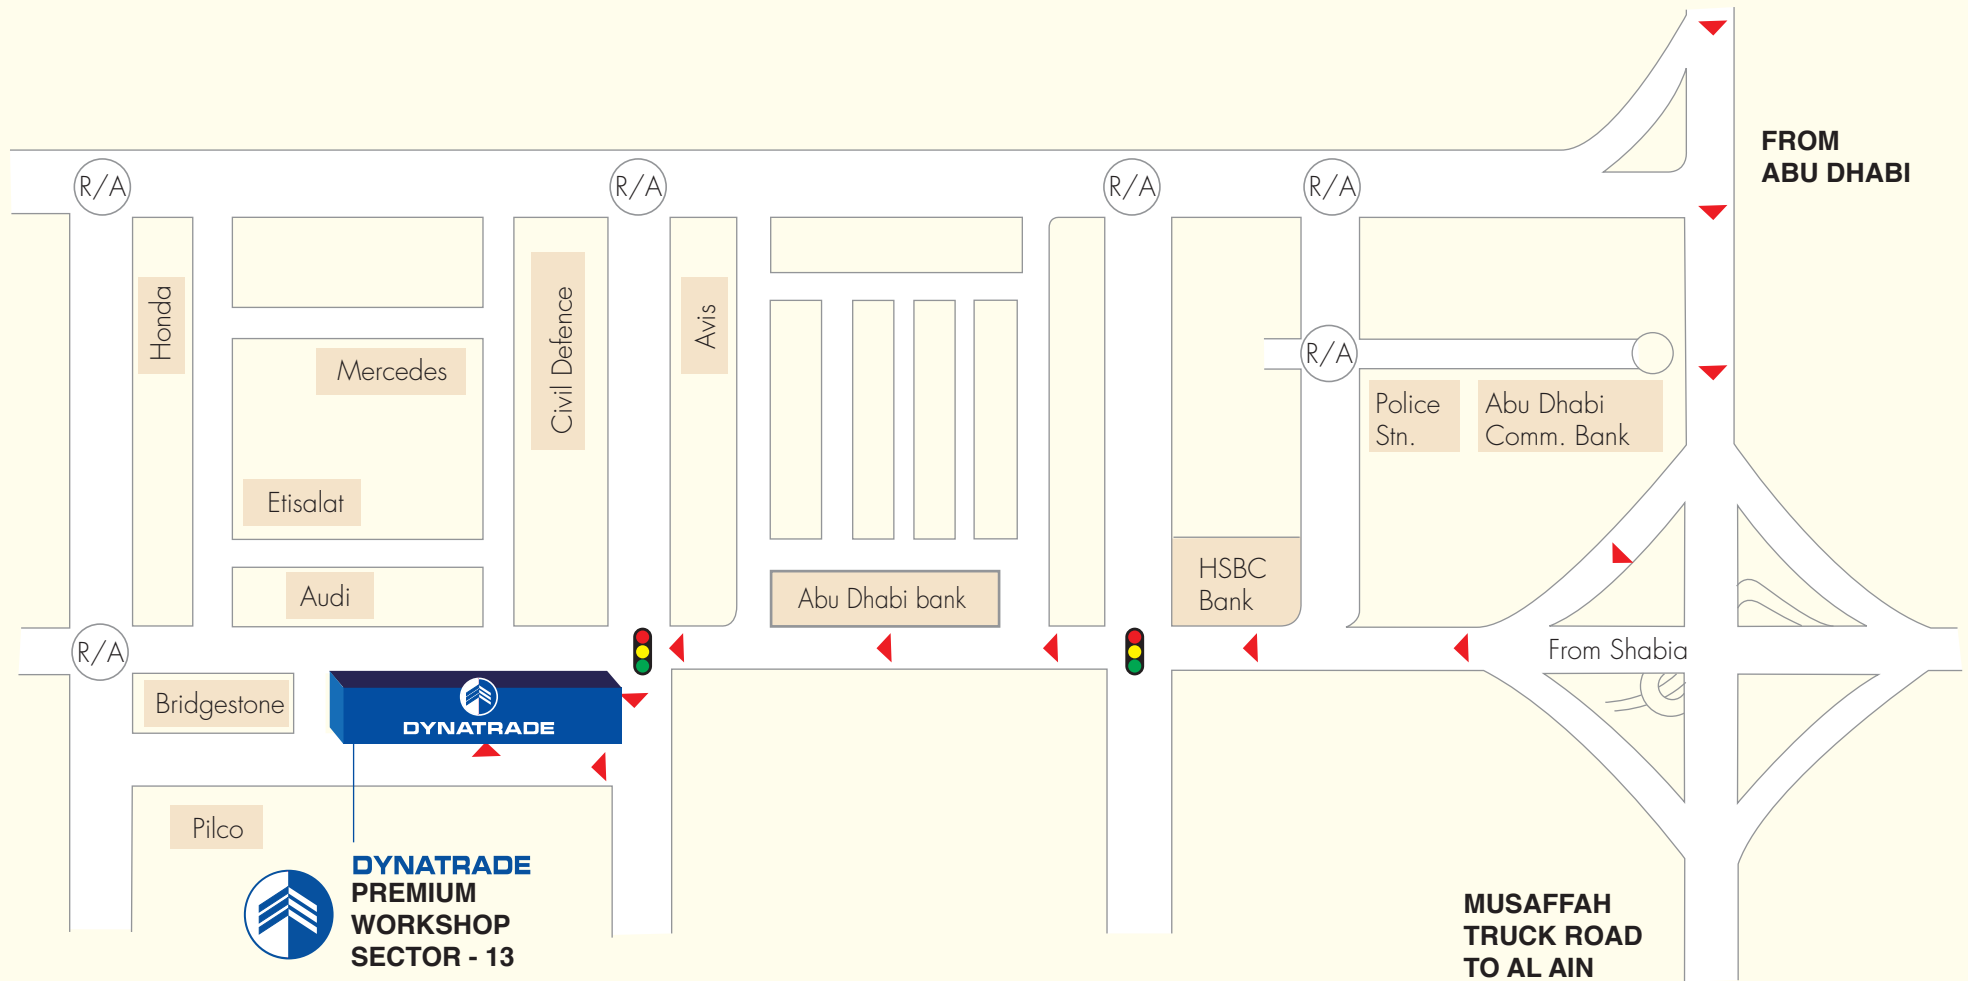

ABU DHABI - PREMIUM CARS SERVICE / REPAIRS

Co ordinates: 24° 21' 19.34" N, 54° 29' 54.22" E