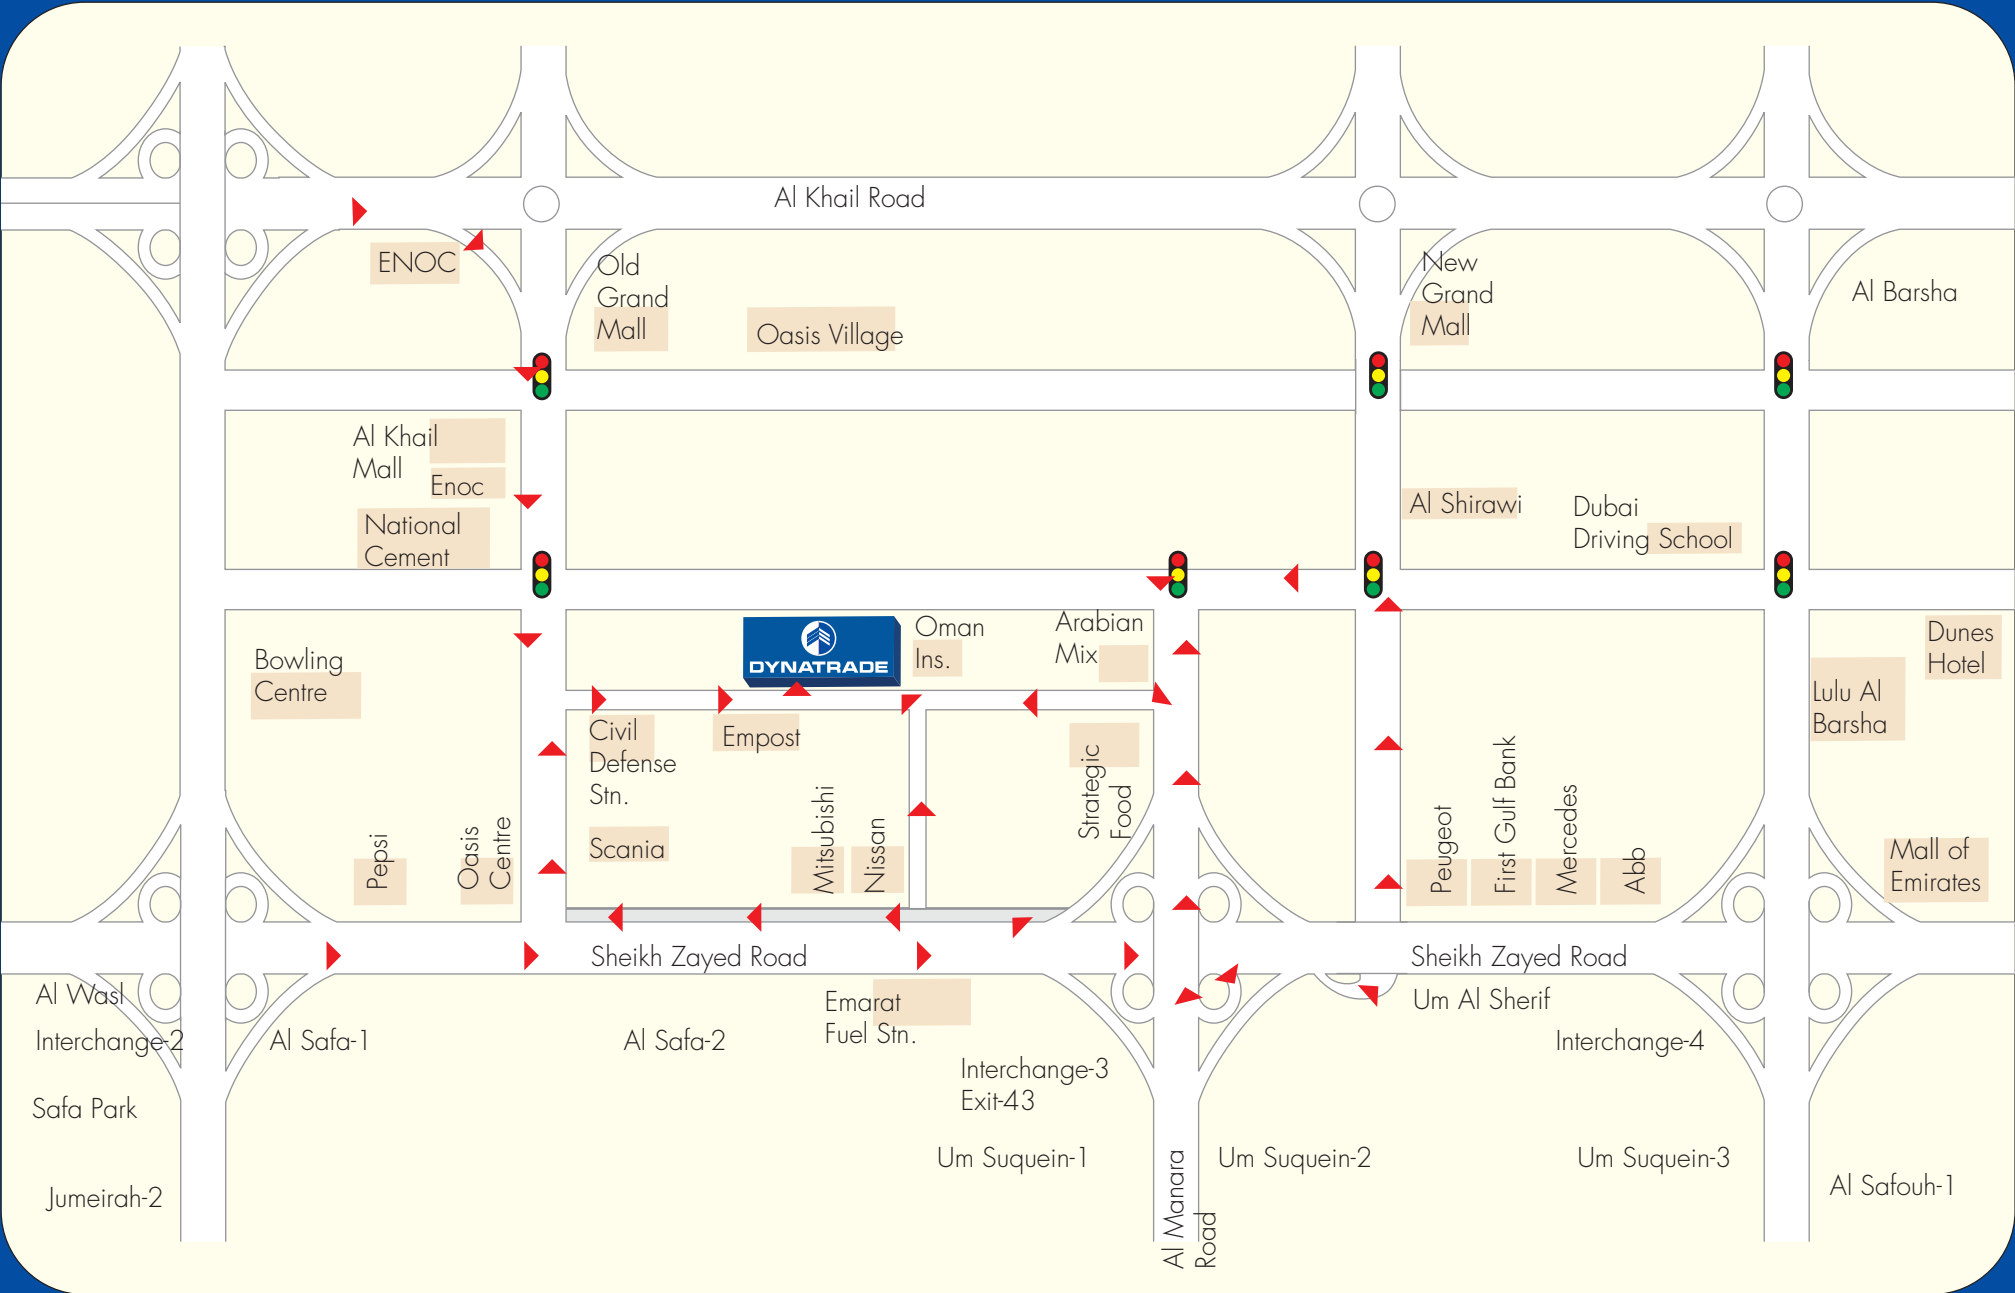

# DUBAI (AL QUOZ) MECHANICAL & BODY REPAIRS

Co ordinates: 25° 9' 12.72" N, 55° 14' 0.11" E